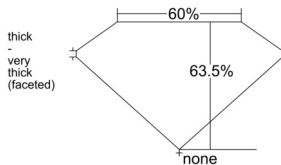

GIA®

FACSIMILE

GIA REPORT 3535547222

Verify this report at GIA.edu

GIA NATURAL DIAMOND DOSSIER®

September 25, 2025
GIA Report Number 3535547222
Shape and Cutting Style ..... Pear Brilliant
Measurements ..... 6.77 x 4.42 x 2.80 mm

GRADING RESULTS

Carat Weight ..... 0.50 carat
Color Grade ..... D
Clarity Grade VS1

ADDITIONAL GRADING INFORMATION

Polish ..... Excellent
Symmetry ..... Very Good
Fluorescence ..... None
Clarity Characteristics ..... Crystal, Pinpoint
Inscription(s): GIA 3535547222

PROPORTIONS

Profile not to actual proportions

GRADING SCALES

GIA COLOR SCALE		GIA CLARITY SCALE			
COLORLESS	D	VERY VERY SLIGHTLY INCLUDED	FLAWLESS		
	E		INTERNALLY FLAWLESS		
	F	VERY SLIGHTLY INCLUDED	VS₁		
	G		VS₂		
	H		VS₁		
	NEAR COLORLESS	I	SLIGHTLY INCLUDED	VS₂	
		J		SI₁	
		FAINT	K	INCLUDED	SI₂
			L		I₁
			M		I₂
VERT LIGHT	N	INCLUDED	I₃		
	O				
	P				
	Q				
	R				
	S				
	T				
LIGHT	U				
	V				
	W				
	X				
Y					
Z