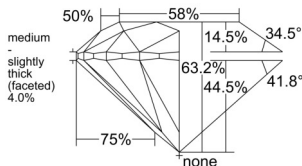

GIA®

FACSIMILE

GIA REPORT 3535549314

Verify this report at GIA.edu

GIA NATURAL DIAMOND DOSSIER®

September 25, 2025
GIA Report Number 3535549314
Shape and Cutting Style ..... Round Brilliant
Measurements ..... 5.18 - 5.22 x 3.29 mm

GRADING RESULTS

Carat Weight ..... 0.55 carat
Color Grade ..... H
Clarity Grade VS1
Cut Grade ..... Excellent

ADDITIONAL GRADING INFORMATION

Polish ..... Excellent
Symmetry ..... Excellent
Fluorescence ..... None
Clarity Characteristics..... Crystal, Pinpoint, Cloud, Needle
Inscription(s): GIA 3535549314

PROPORTIONS

GRADING SCALES

GIA COLOR SCALE

COLOURESS	D
	E
	F
	G
	H
	I
	J
NEAR COLOURESS	K
	L
FANIT	M
	N
	O
	P
VERY LIGHT	R
	S
	T
	U
	V
	W
	X
	Y
LIGHT	Z

GIA CLARITY SCALE

VERY VERY SLIGHTLY INCLUDED	FLAWLESS
	INTERNALLY FLAWLESS
VERY SLIGHTLY INCLUDED	VVS₁
	VVS₂
SLIGHTLY INCLUDED	VS₁
	VS₂
INCLUDED	SI₁
	SI₂
	I₁
	I₂
	I₃

GIA CUT SCALE

EXCELLENT
VERY GOOD
GOOD
FAIR
POOR