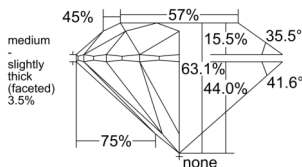

GIA®

FACSIMILE

GIA REPORT 3535549639

Verify this report at GIA.edu

GIA NATURAL DIAMOND DOSSIER®

September 26, 2025
GIA Report Number 3535549639
Shape and Cutting Style ..... Round Brilliant
Measurements ..... 5.63 - 5.67 x 3.57 mm

GRADING RESULTS

Carat Weight ..... 0.70 carat
Color Grade ..... F
Clarity Grade VS1
Cut Grade ..... Excellent

ADDITIONAL GRADING INFORMATION

Polish ..... Excellent
Symmetry ..... Excellent
Fluorescence ..... None
Clarity Characteristics ..... Crystal, Feather, Pinpoint
Inscription(s): GIA 3535549639

PROPORTIONS

Profile to actual proportions