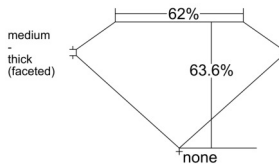

GIA®

FACSIMILE

GIA REPORT 353555962

Verify this report at GIA.edu

GIA NATURAL DIAMOND DOSSIER®

September 27, 2025
GIA Report Number 353555962
Shape and Cutting Style ..... Oval Brilliant
Measurements ..... 6.06 x 4.50 x 2.86 mm

GRADING RESULTS

Carat Weight ..... 0.50 carat
Color Grade ..... D
Clarity Grade VS2

ADDITIONAL GRADING INFORMATION

Polish ..... Excellent
Symmetry ..... Very Good
Fluorescence ..... None
Clarity Characteristics ..... Crystal, Feather, Cloud
Inscription(s): GIA 353555962

PROPORTIONS

Profile not to actual proportions

GRADING SCALES

GIA COLOR SCALE		GIA CLARITY SCALE			
COLORLESS	D	VERY VERY SLIGHTLY INCLUDED	FLAWLESS		
	E		INTERNALLY FLAWLESS		
	F	VERY SLIGHTLY INCLUDED	VVS₁		
	G		VVS₂		
	H		VS₁		
	NEAR COLORLESS	I	SLIGHTLY INCLUDED	VS₂	
		J		SI₁	
		FAINT	K	INCLUDED	SI₂
			L		I₁
			M		I₂
VERT LIGHT	N	LIGHT	I₃		
	O				
	P				
	Q				
	R