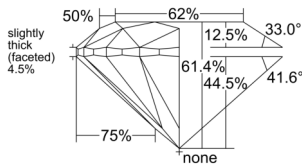

GIA®

FACSIMILE

GIA REPORT 3535558534

Verify this report at GIA.edu

GIA NATURAL DIAMOND DOSSIER®

September 25, 2025
GIA Report Number 3535558534
Shape and Cutting Style ..... Round Brilliant
Measurements ..... 5.25 - 5.29 x 3.24 mm

GRADING RESULTS

Carat Weight ..... 0.55 carat
Color Grade ..... G
Clarity Grade VS2
Cut Grade ..... Excellent

ADDITIONAL GRADING INFORMATION

Polish ..... Excellent
Symmetry ..... Excellent
Fluorescence ..... None
Clarity Characteristics ..... Crystal
Inscription(s): GIA 3535558534

PROPORTIONS

Profile to actual proportions