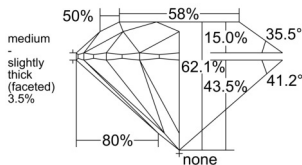

GIA®

FACSIMILE

GIA REPORT 3535566507

Verify this report at GIA.edu

GIA NATURAL DIAMOND DOSSIER®

September 30, 2025
GIA Report Number 3535566507
Shape and Cutting Style ..... Round Brilliant
Measurements ..... 5.93 - 5.95 x 3.69 mm

GRADING RESULTS

Carat Weight ..... 0.80 carat
Color Grade I
Clarity Grade S11
Cut Grade ..... Excellent

ADDITIONAL GRADING INFORMATION

Polish ..... Excellent
Symmetry ..... Excellent
Fluorescence ..... Faint
Clarity Characteristics ..... Cloud, Feather
Inscription(s): GIA 3535566507

PROPORTIONS

GRADING SCALES

GIA COLOR SCALE	GIA CLARITY SCALE	GIA CUT SCALE	
D	FLAWLESS	EXCELLENT	
E	INTERNALLY FLAWLESS		
F		VVS₁	VERY GOOD
G	VVS₂		
H	VS₁	GOOD	
I	VS₂		
J	S1₁	FAIR	
K	S1₂		
L	I₁	POOR	
M	I₂		
N	I₃		
O			
P			
Q			
R			
S			
T			
U			
V			
W			
X			
Y			
Z