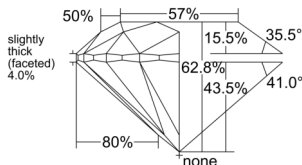

GIA®

FACSIMILE

GIA REPORT 3535572689

Verify this report at gia.edu

GIA NATURAL DIAMOND DOSSIER®

September 30, 2025
GIA Report Number 3535572689
Shape and Cutting Style ..... Round Brilliant
Measurements ..... 5.62 - 5.66 x 3.54 mm

GRADING RESULTS

Carat Weight ..... 0.70 carat
Color Grade ..... J
Clarity Grade S11
Cut Grade ..... Excellent

ADDITIONAL GRADING INFORMATION

Polish ..... Excellent
Symmetry ..... Excellent
Fluorescence ..... None
Clarity Characteristics ..... Feather
Inscription(s): GIA 3535572689

PROPORTIONS

Profile to actual proportions