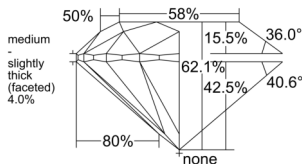

GIA®

FACSIMILE

GIA REPORT 3535609839

Verify this report at GIA.edu

GIA NATURAL DIAMOND DOSSIER®

October 03, 2025
GIA Report Number 3535609839
Shape and Cutting Style ..... Round Brilliant
Measurements ..... 5.93 - 5.96 x 3.69 mm

GRADING RESULTS

Carat Weight ..... 0.81 carat
Color Grade ..... F
Clarity Grade VS1
Cut Grade ..... Excellent

ADDITIONAL GRADING INFORMATION

Polish ..... Excellent
Symmetry ..... Excellent
Fluorescence ..... None
Clarity Characteristics ..... Crystal, Cloud
Inscription(s): GIA 3535609839

PROPORTIONS

Profile to actual proportions