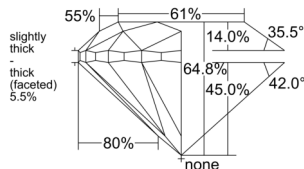

GIA®

FACSIMILE

GIA NATURAL DIAMOND DOSSIER®

October 03, 2025
GIA Report Number 3535618336
Shape and Cutting Style ..... Round Brilliant
Measurements ..... 5.22 - 5.27 x 3.40 mm

GRADING RESULTS

Carat Weight ..... 0.60 carat
Color Grade ..... F
Clarity Grade VS2
Cut Grade ..... Very Good

ADDITIONAL GRADING INFORMATION

Polish ..... Excellent
Symmetry ..... Very Good
Fluorescence ..... Strong Blue
Clarity Characteristics ..... Crystal
Inscription(s): GIA 3535618336

GIA REPORT 3535618336

Verify this report at GIA.edu

PROPORTIONS

Profile to actual proportions