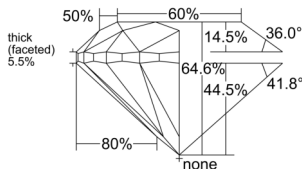

GIA®

FACSIMILE

GIA REPORT 3535634285

Verify this report at GIA.edu

GIA NATURAL DIAMOND DOSSIER®

October 04, 2025
GIA Report Number 3535634285
Shape and Cutting Style ..... Round Brilliant
Measurements ..... 4.94 - 4.99 x 3.21 mm

GRADING RESULTS

Carat Weight ..... 0.50 carat
Color Grade ..... G
Clarity Grade VS1
Cut Grade ..... Very Good

ADDITIONAL GRADING INFORMATION

Polish ..... Excellent
Symmetry ..... Very Good
Fluorescence ..... None
Clarity Characteristics..... Crystal, Feather, Cloud, Pinpoint
Inscription(s): GIA 3535634285

PROPORTIONS

Profile to actual proportions

GRADING SCALES

GIA COLOR SCALE

COLORLESS	D
	E
	F
	G
	H
	I
	J
NEAR COLORLESS	K
	L
Faint	M
	N
	O
	P
	Q
	R
	S
	T
	U
	V
	W
	X
	Y
Light	Z

GIA CLARITY SCALE

FLAWLESS	VERY VERY SLIGHTLY INCLUDED	VS₁	VS₂	VS₁	VS₂	SI₁	SI₂	I₁	I₂	I₃			
											VERY SLIGHTLY INCLUDED	SLIGHTLY INCLUDED	INCLUDED

GIA CUT SCALE

EXCELLENT
VERY GOOD
GOOD
FAIR
POOR