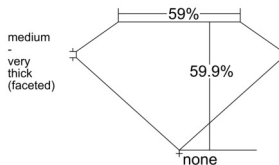

GIA®

FACSIMILE

GIA REPORT 3535643655

Verify this report at GIA.edu

GIA NATURAL DIAMOND DOSSIER®

October 06, 2025
GIA Report Number 3535643655
Shape and Cutting Style ..... Heart Brilliant
Measurements ..... 4.66 x 5.58 x 3.34 mm

GRADING RESULTS

Carat Weight ..... 0.51 carat
Color Grade ..... E
Clarity Grade VS2

ADDITIONAL GRADING INFORMATION

Polish ..... Excellent
Symmetry ..... Very Good
Fluorescence ..... None
Clarity Characteristics ..... Cloud, Crystal, Feather
Inscription(s): GIA 3535643655

PROPORTIONS

Profile not to actual proportions

GRADING SCALES

GIA COLOR SCALE		GIA CLARITY SCALE	
COLORLESS	D	VERY VERY SLIGHTLY INCLUDED	FLAWLESS
	E		INTERNALLY FLAWLESS
	F		VVS₁
	G		VVS₂
	H		VS₁
	I		VS₂
	J		SI₁
	K		SI₂
	L		I₁
	M		I₂
NEAR COLORLESS	N	SLIGHTLY INCLUDED	I₃
	O		
	P		
	Q		
FAINT	R		
	S		
	T		
	U		
VERT LIGHT	V		
	W		
	X		
	Y		
LIGHT	Z