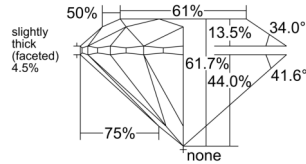

GIA®

FACSIMILE

GIA REPORT 3535650126

Verify this report at GIA.edu

GIA NATURAL DIAMOND DOSSIER®

October 07, 2025
GIA Report Number 3535650126
Shape and Cutting Style ..... Round Brilliant
Measurements ..... 5.40 - 5.45 x 3.35 mm

GRADING RESULTS

Carat Weight ..... 0.61 carat
Color Grade ..... G
Clarity Grade VS1
Cut Grade ..... Excellent

ADDITIONAL GRADING INFORMATION

Polish ..... Excellent
Symmetry ..... Excellent
Fluorescence ..... Faint
Clarity Characteristics..... Crystal, Needle, Pinpoint
Inscription(s): GIA 3535650126

PROPORTIONS

Profile to actual proportions