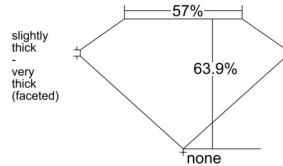

GIA®

FACSIMILE

GIA REPORT 3535683276

Verify this report at GIA.edu

GIA NATURAL DIAMOND DOSSIER®

October 09, 2025
GIA Report Number 3535683276
Shape and Cutting Style ..... Pear Brilliant
Measurements ..... 6.68 x 4.46 x 2.85 mm

GRADING RESULTS

Carat Weight ..... 0.50 carat
Color Grade ..... E
Clarity Grade VS2

ADDITIONAL GRADING INFORMATION

Polish ..... Excellent
Symmetry ..... Excellent
Fluorescence ..... None
Clarity Characteristics ..... Crystal, Cloud, Feather
Inscription(s): GIA 3535683276

PROPORTIONS

Profile not to actual proportions

GRADING SCALES

GIA COLOR SCALE		GIA CLARITY SCALE			
COLORLESS	D	VERY VERY SLIGHTLY INCLUDED	FLAWLESS		
	E		INTERNALLY FLAWLESS		
	F	VERY SLIGHTLY INCLUDED	VVS₁		
	G		VVS₂		
	H		VS₁		
	NEAR COLORLESS	I	SLIGHTLY INCLUDED	VS₂	
		J		SI₁	
		FAINT	K	INCLUDED	SI₂
			L		I₁
			M		I₂
VERT LIGHT	N	LIGHT	I₃		
	O				
	P				
	Q				
	R