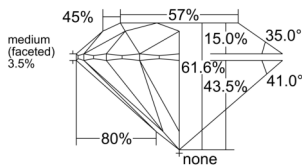

GIA®

FACSIMILE

GIA REPORT 3535684652

Verify this report at GIA.edu

GIA NATURAL DIAMOND DOSSIER®

October 09, 2025
GIA Report Number 3535684652
Shape and Cutting Style ..... Round Brilliant
Measurements ..... 5.38 - 5.40 x 3.32 mm

GRADING RESULTS

Carat Weight ..... 0.59 carat
Color Grade I
Clarity Grade S11
Cut Grade ..... Excellent

ADDITIONAL GRADING INFORMATION

Polish ..... Excellent
Symmetry ..... Excellent
Fluorescence ..... None
Clarity Characteristics ..... Crystal, Cloud, Feather
Inscription(s): GIA 3535684652

PROPORTIONS

Profile to actual proportions

GRADING SCALES

GIA COLOR SCALE

COLOURLESS	D
	E
	F
	G
	H
	I
	J
NEAR COLOURLESS	K
	L
FAIN	M
	N
	O
	P
VERY LIGHT	Q
	R
	S
	T
	U
	V
	W
	X
	Y
LIGHT	Z

GIA CLARITY SCALE

FLAWLESS	VERY VERY SLIGHTLY INCLUDED	VVS₁	VERY SLIGHTLY INCLUDED	SI₁	SLIGHTLY INCLUDED	I₁	
							FLAWLESS
INTERNALLY FLAWLESS	VERY SLIGHTLY INCLUDED	VVS₂	VERY SLIGHTLY INCLUDED	SI₂	SLIGHTLY INCLUDED	I₂	
		VS₁		VS₂		I₃	

GIA CUT SCALE

EXCELLENT
VERY GOOD
GOOD
FAIR
POOR