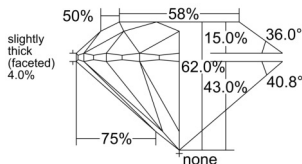

GIA®

FACSIMILE

GIA REPORT 3535712573

Verify this report at GIA.edu

GIA NATURAL DIAMOND DOSSIER®

October 13, 2025
GIA Report Number 3535712573
Shape and Cutting Style ..... Round Brilliant
Measurements ..... 6.25 - 6.28 x 3.89 mm

GRADING RESULTS

Carat Weight ..... 0.96 carat
Color Grade I
Clarity Grade S11
Cut Grade ..... Excellent

ADDITIONAL GRADING INFORMATION

Polish ..... Excellent
Symmetry ..... Excellent
Fluorescence ..... None
Clarity Characteristics ..... Crystal, Feather
Inscription(s): GIA 3535712573

PROPORTIONS

Profile to actual proportions

GRADING SCALES

GIA COLOR SCALE

COLOREDNESS	D
	E
	F
	G
	H
	I
	J
NEAR COLORLESS	K
	L
FAIN	M
	N
	O
	P
VERY LIGHT	Q
	R
	S
	T
	U
	V
	W
	X
	Y
LIGHT	Z

GIA CLARITY SCALE

FLAWLESS	INTERNAL FLAWLESS	
		EXCELLENT
VERY VERY SLIGHTLY INCLUDED	VVS₁	VERY GOOD
VERY SLIGHTLY INCLUDED	VVS₂	
SLIGHTLY INCLUDED	VS₁	GOOD
	VS₂	
INCLUDED	SI₁	FAIR
	SI₂	
INCLUDED	I₁	POOR
	I₂	
	I₃