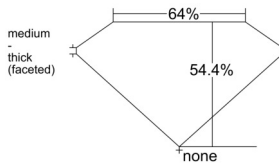

GIA®

FACSIMILE

GIA REPORT 3535743658

Verify this report at GIA.edu

GIA NATURAL DIAMOND DOSSIER®

October 16, 2025
GIA Report Number 3535743658
Shape and Cutting Style ..... Heart Brilliant
Measurements ..... 4.18 x 4.77 x 2.59 mm

GRADING RESULTS

Carat Weight ..... 0.30 carat
Color Grade ..... H
Clarity Grade VVS1

ADDITIONAL GRADING INFORMATION

Polish ..... Very Good
Symmetry ..... Very Good
Fluorescence ..... None
Clarity Characteristics ..... Pinpoint, Feather
Inscription(s): GIA 3535743658

PROPORTIONS

Profile not to actual proportions

GRADING SCALES

GIA COLOR SCALE		GIA CLARITY SCALE			
COLORLESS	D	VERY VERY SLIGHTLY INCLUDED	FLAWLESS		
	E		INTERNALLY FLAWLESS		
	F	VERY SLIGHTLY INCLUDED	VVS₁		
	G		VVS₂		
	H		VS₁		
	NEAR COLORLESS	I	SLIGHTLY INCLUDED	VS₂	
		J		SI₁	
		FAINT	K	INCLUDED	SI₂
			L		I₁
			M		I₂
VERT LIGHT	N	INCLUDED	I₃		
	O				
	P				
	Q				
	R				
	S				
LIGHT	T				
	U				
	V				
	W				
	X				
Y					
Z