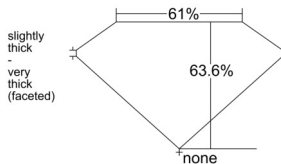

GIA®

FACSIMILE

GIA REPORT 3535749708

Verify this report at GIA.edu

GIA NATURAL DIAMOND DOSSIER®

October 15, 2025
GIA Report Number 3535749708
Shape and Cutting Style ..... Pear Brilliant
Measurements ..... 7.42 x 4.97 x 3.16 mm

GRADING RESULTS

Carat Weight ..... 0.71 carat
Color Grade I
Clarity Grade SI1

ADDITIONAL GRADING INFORMATION

Polish ..... Excellent
Symmetry ..... Very Good
Fluorescence ..... Medium Blue
Clarity Characteristics ..... Crystal, Cloud
Inscription(s): GIA 3535749708

PROPORTIONS

Profile not to actual proportions

GRADING SCALES

GIA COLOR SCALE		GIA CLARITY SCALE			
COLORLESS	D	VERY VERY SLIGHTLY INCLUDED	FLAWLESS		
	E		INTERNALLY FLAWLESS		
	F		VVS₁		
	G		VVS₂		
	NEAR COLORLESS	H	VERY SLIGHTLY INCLUDED	VS₁	
		I		VS₂	
		FAINT	J	SLIGHTLY INCLUDED	I₁
			K		I₂
	L		I₃		
	M				
N					
O					
VERT LIGHT	P	INCLUDED			
	Q				
	R				
	S				
	T				
	U				
	V				
	W				
LIGHT	X				
	Y				
	Z