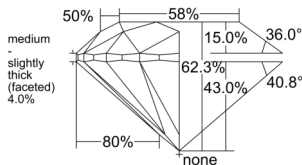

GIA®

FACSIMILE

GIA REPORT 3535757151

Verify this report at GIA.edu

GIA NATURAL DIAMOND DOSSIER®

October 16, 2025
GIA Report Number 3535757151
Shape and Cutting Style ..... Round Brilliant
Measurements ..... 4.89 - 4.92 x 3.06 mm

GRADING RESULTS

Carat Weight ..... 0.46 carat
Color Grade ..... E
Clarity Grade VS2
Cut Grade ..... Excellent

ADDITIONAL GRADING INFORMATION

Polish ..... Very Good
Symmetry ..... Excellent
Fluorescence ..... None
Clarity Characteristics ..... Crystal, Cloud
Inscription(s): GIA 3535757151

PROPORTIONS

Profile to actual proportions

GRADING SCALES

GIA COLOR SCALE	GIA CLARITY SCALE	GIA CUT SCALE	
D	FLAWLESS	EXCELLENT	
E	INTERNALLY FLAWLESS		
F		VVS₁	VERY GOOD
G	VVS₂		
H	VS₁	GOOD	
I	VS₂		
J	SI₁	FAIR	
K	SI₂		
L	I₁	POOR	
M			
N			
O	I₂		
P			
Q			
R	I₃		
S			
T			
U			
V			
W			
X			
Y			
Z