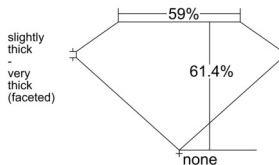

GIA®

FACSIMILE

GIA REPORT 3535770658

Verify this report at GIA.edu

GIA NATURAL DIAMOND DOSSIER®

October 17, 2025
GIA Report Number 3535770658
Shape and Cutting Style ..... Oval Brilliant
Measurements ..... 6.45 x 4.51 x 2.77 mm

GRADING RESULTS

Carat Weight ..... 0.50 carat
Color Grade L
Clarity Grade VVS1

ADDITIONAL GRADING INFORMATION

Polish ..... Excellent
Symmetry ..... Very Good
Fluorescence ..... None
Clarity Characteristics ..... Pinpoint, Feather
Inscription(s): GIA 3535770658

PROPORTIONS

Profile not to actual proportions

GRADING SCALES

GIA COLOR SCALE		GIA CLARITY SCALE			
COLORLESS	D	VERY VERY SLIGHTLY INCLUDED	FLAWLESS		
	E		INTERNALLY FLAWLESS		
	F	VERY SLIGHTLY INCLUDED	VVS₁		
	G		VVS₂		
	H		VS₁		
	NEAR COLORLESS	I	SLIGHTLY INCLUDED	VS₂	
		J		SI₁	
		FAINT	K	INCLUDED	SI₂
			L		I₁
			M		I₂
N			I₃		
VERT LIGHT	O				
	P				
	Q				
	R				
	LIGHT	S			
		T			
U					
V					
	W				
	X				
	Y				
	Z