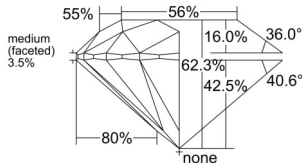

GIA®

FACSIMILE

GIA REPORT 3535776586

Verify this report at GIA.edu

GIA NATURAL DIAMOND DOSSIER®

October 24, 2025
GIA Report Number 3535776586
Shape and Cutting Style ..... Round Brilliant
Measurements ..... 4.27 - 4.30 x 2.67 mm

GRADING RESULTS

Carat Weight ..... 0.30 carat
Color Grade ..... E
Clarity Grade VS1
Cut Grade ..... Excellent

ADDITIONAL GRADING INFORMATION

Polish ..... Excellent
Symmetry ..... Excellent
Fluorescence ..... None
Clarity Characteristics ..... Feather, Pinpoint
Inscription(s): GIA 3535776586

PROPORTIONS

Profile to actual proportions