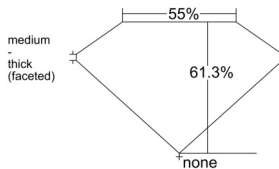

GIA®

FACSIMILE

GIA REPORT 3535778867

Verify this report at GIA.edu

GIA NATURAL DIAMOND DOSSIER®

October 17, 2025
GIA Report Number 3535778867
Shape and Cutting Style ..... Heart Brilliant
Measurements ..... 5.79 x 6.37 x 3.91 mm

GRADING RESULTS

Carat Weight ..... 0.81 carat
Color Grade I
Clarity Grade VS2

ADDITIONAL GRADING INFORMATION

Polish ..... Excellent
Symmetry ..... Excellent
Fluorescence ..... None
Clarity Characteristics ..... Feather, Crystal, Needle
Inscription(s): GIA 3535778867

PROPORTIONS

Profile not to actual proportions

GRADING SCALES

GIA COLOR SCALE		GIA CLARITY SCALE			
COLORLESS	D	VERY VERY SLIGHTLY INCLUDED	FLAWLESS		
	E		INTERNALLY FLAWLESS		
	F	VERY SLIGHTLY INCLUDED	VVS₁		
	G		VVS₂		
	H		VS₁		
	NEAR COLORLESS	I	SLIGHTLY INCLUDED	VS₂	
		J		SI₁	
		FAINT	K	INCLUDED	SI₂
			L		I₁
			M		I₂
VERTICALLY LIGHT	N	INCLUDED	I₃		
	O				
	P				
	Q				
	R				
LIGHT	S				
	T				
	U				
	V				
	W				
X					
Y					
Z