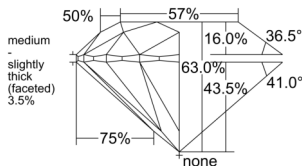

GIA®

FACSIMILE

GIA REPORT 3535782550

Verify this report at GIA.edu

GIA NATURAL DIAMOND DOSSIER®

November 05, 2025
GIA Report Number 3535782550
Shape and Cutting Style ..... Round Brilliant
Measurements ..... 5.40 - 5.43 x 3.41 mm

GRADING RESULTS

Carat Weight ..... 0.62 carat
Color Grade ..... G
Clarity Grade VS2
Cut Grade ..... Excellent

ADDITIONAL GRADING INFORMATION

Polish ..... Excellent
Symmetry ..... Excellent
Fluorescence ..... None
Clarity Characteristics ..... Cloud, Crystal
Inscription(s): GIA 3535782550

PROPORTIONS

GRADING SCALES

GIA COLOR SCALE

COLORLESS	D
	E
	F
	G
	H
	I
	J
NEAR COLORLESS	K
	L
	M
	N
	O
	P
	R
	S
	T
	U
	V
	W
	X
	Y
LIGHT	Z

GIA CLARITY SCALE

FLAWLESS	INTERNAL FLAWLESS	VERY VERY SLIGHTLY INCLUDED	VERY SLIGHTLY INCLUDED	SLIGHTLY INCLUDED	INCLUDED	FLAWLESS
						EXCELLENT
VVS₁	VVS₂	VS₁	VS₂	SI₁	SI₂	VERY GOOD
						GOOD
I₁	I₂	I₃	FAIR			
			POOR			

GIA CUT SCALE

EXCELLENT
VERY GOOD
GOOD
FAIR
POOR