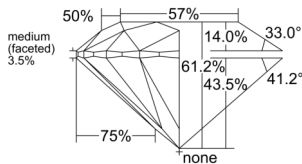

GIA®

FACSIMILE

GIA REPORT 3535786956

Verify this report at GIA.edu

GIA NATURAL DIAMOND DOSSIER®

October 27, 2025
GIA Report Number 3535786956
Shape and Cutting Style ..... Round Brilliant
Measurements ..... 5.22 - 5.24 x 3.20 mm

GRADING RESULTS

Carat Weight ..... 0.53 carat
Color Grade ..... F
Clarity Grade VS1
Cut Grade ..... Excellent

ADDITIONAL GRADING INFORMATION

Polish ..... Excellent
Symmetry ..... Excellent
Fluorescence ..... None
Clarity Characteristics ..... Crystal, Cloud
Inscription(s): GIA 3535786956

PROPORTIONS

Profile to actual proportions

GRADING SCALES

GIA COLOR SCALE	GIA CLARITY SCALE	GIA CUT SCALE	
D	FLAWLESS	EXCELLENT	
E	INTERNALLY FLAWLESS		
F		VVS₁	VERY GOOD
G	VVS₂		
H	VS₁	GOOD	
I	VS₂		
J	SI₁	FAIR	
K	SI₂		
L	I₁	POOR	
M			
N			
O	I₂		
P			
Q			
R	I₃		
S			
T			
U			
V			
W			
X			
Y			
Z