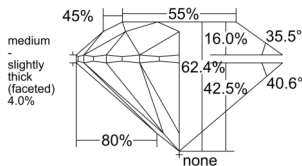

GIA®

FACSIMILE

GIA REPORT 3535788091

Verify this report at GIA.edu

GIA NATURAL DIAMOND DOSSIER®

November 12, 2025
GIA Report Number 3535788091
Shape and Cutting Style ..... Round Brilliant
Measurements ..... 4.31 - 4.32 x 2.69 mm

GRADING RESULTS

Carat Weight ..... 0.31 carat
Color Grade ..... F
Clarity Grade VS1
Cut Grade ..... Excellent

ADDITIONAL GRADING INFORMATION

Polish ..... Excellent
Symmetry ..... Excellent
Fluorescence ..... None
Clarity Characteristics ..... Needle, Cloud, Pinpoint
Inscription(s): GIA 3535788091

PROPORTIONS

GRADING SCALES

GIA COLOR SCALE

COLORESS	D
	E
	F
	G
	H
	I
	J
NEAR COLORESS	K
	L
FAIN	M
	N
	O
	P
	Q
	R
	S
	T
	U
	V
	W
	X
	Y
LIGHT	Z

GIA CLARITY SCALE

VERY VERY SLIGHTLY INCLUDED	FLAWLESS
	INTERNALLY FLAWLESS
VERY SLIGHTLY INCLUDED	VVS₁
	VVS₂
SLIGHTLY INCLUDED	VS₁
	VS₂
INCLUDED	SI₁
	SI₂
	I₁
	I₂
	I₃

GIA CUT SCALE

EXCELLENT
VERY GOOD
GOOD
FAIR
POOR