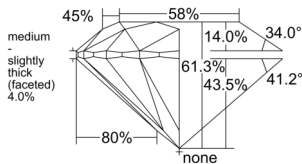

GIA®

FACSIMILE

GIA REPORT 3535792161

Verify this report at GIA.edu

GIA NATURAL DIAMOND DOSSIER®

October 29, 2025
GIA Report Number 3535792161
Shape and Cutting Style ..... Round Brilliant
Measurements ..... 3.97 - 3.99 x 2.44 mm

GRADING RESULTS

Carat Weight ..... 0.23 carat
Color Grade ..... F
Clarity Grade VVS2
Cut Grade ..... Excellent

ADDITIONAL GRADING INFORMATION

Polish ..... Excellent
Symmetry ..... Excellent
Fluorescence ..... None
Clarity Characteristics ..... Pinpoint, Needle, Cloud
Inscription(s): GIA 3535792161

PROPORTIONS

Profile to actual proportions

GRADING SCALES

GIA COLOR SCALE

COLOREST	D
	E
	F
	G
	H
	I
	J
NEAR COLOREST	K
	L
FANT	M
	N
	O
	P
	R
VERY LIGHT	S
	T
	U
	V
	W
	X
	Y
LIGHT	Z

GIA CLARITY SCALE

VERY VERY SLIGHTLY INCLUDED	FLAWLESS
	INTERNALLY FLAWLESS
VERY SLIGHTLY INCLUDED	VVS₁
	VVS₂
SLIGHTLY INCLUDED	VS₁
	VS₂
INCLUDED	SI₁
	SI₂
	I₁
	I₂
	I₃

GIA CUT SCALE

EXCELLENT
VERY GOOD
GOOD
FAIR
POOR