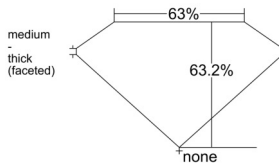

GIA®

FACSIMILE

GIA REPORT 3535811780

Verify this report at GIA.edu

GIA NATURAL DIAMOND DOSSIER®

October 29, 2025
GIA Report Number 3535811780
Shape and Cutting Style ..... Pear Brilliant
Measurements ..... 6.27 x 4.17 x 2.63 mm

GRADING RESULTS

Carat Weight ..... 0.40 carat
Color Grade ..... G
Clarity Grade VS1

ADDITIONAL GRADING INFORMATION

Polish ..... Excellent
Symmetry ..... Very Good
Fluorescence ..... None
Clarity Characteristics ..... Crystal, Pinpoint, Cloud
Inspection(s): GIA 3535811780

PROPORTIONS

Profile not to actual proportions

GRADING SCALES

GIA COLOR SCALE		GIA CLARITY SCALE			
COLORLESS	D	VERY VERY SLIGHTLY INCLUDED	FLAWLESS		
	E		INTERNALLY FLAWLESS		
	F		VVS₁		
	G		VVS₂		
	NEAR COLORLESS	H	VERY SLIGHTLY INCLUDED	VS₁	
		I		VS₂	
		FAINT	J	SLIGHTLY INCLUDED	I₁
			K		I₂
	L		I₃		
	VERT LIGHT		M	INCLUDED	
N					
O					
P					
Q					
R					
LIGHT	S				
	T				
	U				
	V				
	W				
	X				
Y					
Z