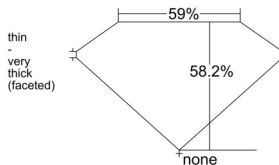

GIA®

FACSIMILE

GIA REPORT 3535862289

Verify this report at GIA.edu

GIA NATURAL DIAMOND DOSSIER®

November 03, 2025
GIA Report Number 3535862289
Shape and Cutting Style ..... Heart Brilliant
Measurements ..... 5.26 x 5.84 x 3.40 mm

GRADING RESULTS

Carat Weight ..... 0.62 carat
Color Grade ..... D
Clarity Grade VS2

ADDITIONAL GRADING INFORMATION

Polish ..... Excellent
Symmetry ..... Excellent
Fluorescence ..... None
Clarity Characteristics ..... Crystal, Feather
Inscription(s): GIA 3535862289

PROPORTIONS

Profile not to actual proportions

GRADING SCALES

GIA COLOR SCALE		GIA CLARITY SCALE			
COLORLESS	D	VERY VERY SLIGHTLY INCLUDED	FLAWLESS		
	E		INTERNALLY FLAWLESS		
	F	VERY SLIGHTLY INCLUDED	VVS₁		
	G		VVS₂		
	H		VS₁		
	NEAR COLORLESS	I	SLIGHTLY INCLUDED	VS₂	
		J		SI₁	
		FAINT	K	INCLUDED	SI₂
			L		I₁
			M		I₂
VERT LIGHT	N	INCLUDED	I₃		
	O				
	P				
	Q				
	R				
LIGHT	S				
	T				
	U				
	V				
	W				
	Z