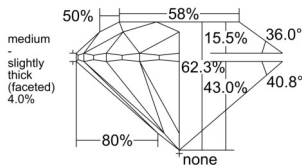

GIA®

FACSIMILE

GIA REPORT 3535864531

Verify this report at GIA.edu

GIA NATURAL DIAMOND DOSSIER®

November 03, 2025
GIA Report Number 3535864531
Shape and Cutting Style ..... Round Brilliant
Measurements ..... 4.91 - 4.95 x 3.07 mm

GRADING RESULTS

Carat Weight ..... 0.46 carat
Color Grade ..... G
Clarity Grade VVS2
Cut Grade ..... Excellent

ADDITIONAL GRADING INFORMATION

Polish ..... Excellent
Symmetry ..... Excellent
Fluorescence ..... None
Clarity Characteristics..Cloud, Pinpoint, Needle, Internal Graining
Inspection(s): GIA 3535864531

PROPORTIONS

GRADING SCALES

GIA COLOR SCALE	GIA CLARITY SCALE	GIA CUT SCALE	
D	FLAWLESS	EXCELLENT	
E	INTERNALLY FLAWLESS		
F		VVS₁	VERY GOOD
G	VVS₂		
H	VS₁	GOOD	
I	VS₂		
J	SI₁	FAIR	
K	SI₂		
L	I₁	POOR	
M	I₂		
N	I₃		
O			
P			
Q			
R			
S			
T			
U			
V			
W			
X			
Y			
Z