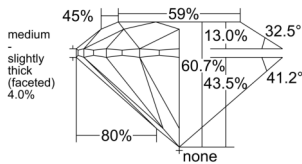

GIA®

FACSIMILE

GIA REPORT 3535865574

Verify this report at gia.edu

GIA NATURAL DIAMOND DOSSIER®

October 31, 2025
GIA Report Number 3535865574
Shape and Cutting Style ..... Round Brilliant
Measurements ..... 3.64 - 3.66 x 2.22 mm

GRADING RESULTS

Carat Weight ..... 0.18 carat
Color Grade ..... G
Clarity Grade VS2
Cut Grade ..... Excellent

ADDITIONAL GRADING INFORMATION

Polish ..... Excellent
Symmetry ..... Excellent
Fluorescence ..... None
Clarity Characteristics ..... Cloud, Crystal
Inscription(s): GIA 3535865574

PROPORTIONS

Profile to actual proportions

GRADING SCALES

GIA COLOR SCALE	GIA CLARITY SCALE	GIA CUT SCALE	
D	FLAWLESS	EXCELLENT	
E	INTERNALLY FLAWLESS		
F		VVS₁	VERY GOOD
G	VVS₂		
H	VS₁	GOOD	
I	VS₂		
J	SI₁	FAIR	
K	SI₂		
L	I₁	POOR	
M			
N			
O	I₂		
P			
Q			
R	I₃		
S			
T			
U			
V			
W			
X			
Y			
Z