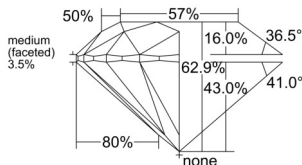

GIA®

FACSIMILE

GIA REPORT 3535901079

Verify this report at GIA.edu

GIA NATURAL DIAMOND DOSSIER®

November 14, 2025
GIA Report Number 3535901079
Shape and Cutting Style ..... Round Brilliant
Measurements ..... 4.69 - 4.72 x 2.96 mm

GRADING RESULTS

Carat Weight ..... 0.40 carat
Color Grade ..... D
Clarity Grade VVS1
Cut Grade ..... Excellent

ADDITIONAL GRADING INFORMATION

Polish ..... Excellent
Symmetry ..... Excellent
Fluorescence ..... None
Clarity Characteristics ..... Pinpoint, Chip, Feather
Inscription(s): GIA 3535901079

PROPORTIONS

Profile to actual proportions

GRADING SCALES

GIA COLOR SCALE

COLOURESS	D
	E
	F
	G
	H
	I
	J
NEAR COLOURESS	K
	L
Faint	M
	N
	O
	P
Very Light	Q
	R
	S
	T
	U
	V
	W
	X
	Y
Light	Z

GIA CLARITY SCALE

FLAWLESS	VERY VERY SLIGHTLY INCLUDED	VVS₁	
			VVS₂
INTERNALLY FLAWLESS	VERY SLIGHTLY INCLUDED	VS₁	
		VS₂	
SLIGHTLY INCLUDED	SLIGHTLY INCLUDED	SI₁	
		SI₂	
INCLUDED	INCLUDED	I₁	
		I₂	
		I₃	

GIA CUT SCALE

EXCELLENT	VERY GOOD	GOOD	FAIR	POOR