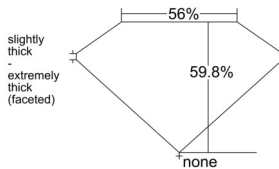

GIA®

FACSIMILE

GIA REPORT 3535920184

Verify this report at GIA.edu

GIA NATURAL DIAMOND DOSSIER®

November 07, 2025
GIA Report Number 3535920184
Shape and Cutting Style ..... Heart Brilliant
Measurements ..... 5.89 x 6.63 x 3.97 mm

GRADING RESULTS

Carat Weight ..... 0.90 carat
Color Grade ..... D
Clarity Grade VS2

ADDITIONAL GRADING INFORMATION

Polish ..... Excellent
Symmetry ..... Excellent
Fluorescence ..... None
Clarity Characteristics ..... Crystal, Cloud
Inscription(s): GIA 3535920184

PROPORTIONS

Profile not to actual proportions

GRADING SCALES

GIA COLOR SCALE		GIA CLARITY SCALE			
COLORLESS	D	VERY VERY SLIGHTLY INCLUDED	FLAWLESS		
	E		INTERNALLY FLAWLESS		
	F	VERY SLIGHTLY INCLUDED	VVS₁		
	G		VVS₂		
	H		VS₁		
	NEAR COLORLESS	I	SLIGHTLY INCLUDED	VS₂	
		J		SI₁	
		FAINT	K	INCLUDED	SI₂
			L		I₁
			M		I₂
VERY LIGHT			N	INCLUDED	I₃
			O		
			P		
	Q				
LIGHT	R				
	S				
	T				
	U				
	V				
	Z