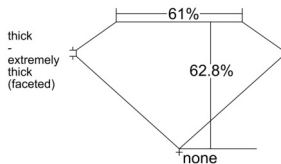

GIA®

FACSIMILE

GIA REPORT 3535928742

Verify this report at gia.edu

GIA NATURAL DIAMOND DOSSIER®

November 08, 2025
GIA Report Number 3535928742
Shape and Cutting Style ..... Pear Brilliant
Measurements ..... 6.66 x 4.37 x 2.74 mm

GRADING RESULTS

Carat Weight ..... 0.50 carat
Color Grade ..... D
Clarity Grade VS1

ADDITIONAL GRADING INFORMATION

Polish ..... Excellent
Symmetry ..... Excellent
Fluorescence ..... None
Clarity Characteristics ..... Crystal, Feather
Inscription(s): GIA 3535928742

PROPORTIONS

Profile not to actual proportions

GRADING SCALES

GIA COLOR SCALE		GIA CLARITY SCALE	
COLORLESS	D	VERY VERY SLIGHTLY INCLUDED	FLAWLESS
	E		INTERNALLY FLAWLESS
	F		VVS₁
	G		VVS₂
	H		VS₁
	I		VS₂
	J		SI₁
	K		SI₂
	L		I₁
	M		I₂
NEAR COLORLESS	N	SLIGHTLY INCLUDED	I₃
	O		
	P		
	Q		
FAINT	R		
	S		
	T		
	U		
VERT LIGHT	V		
	W		
	X		
	Y		
LIGHT	Z