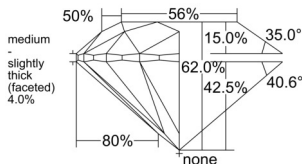

GIA®

FACSIMILE

GIA REPORT 3535944926

Verify this report at GIA.edu

GIA NATURAL DIAMOND DOSSIER®

November 08, 2025
GIA Report Number 3535944926
Shape and Cutting Style ..... Round Brilliant
Measurements ..... 4.59 - 4.61 x 2.85 mm

GRADING RESULTS

Carat Weight ..... 0.37 carat
Color Grade L
Clarity Grade S11
Cut Grade ..... Excellent

ADDITIONAL GRADING INFORMATION

Polish ..... Excellent
Symmetry ..... Excellent
Fluorescence ..... Faint
Clarity Characteristics ..... Feather
Inscription(s): GIA 3535944926

PROPORTIONS

GRADING SCALES

GIA COLOR SCALE	GIA CLARITY SCALE	GIA CUT SCALE	
D	FLAWLESS	EXCELLENT	
E	INTERNALLY FLAWLESS		
F		VVS₁	VERY GOOD
G	VVS₂		
H	VS₁	GOOD	
I	VS₂		
J	S1₁	FAIR	
K	S1₂		
L	I₁	POOR	
M	I₂		
N	I₃		
O			
P			
Q			
R			
S			
T			
U			
V			
W			
X			
Y			
Z