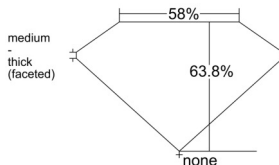

GIA®

FACSIMILE

GIA REPORT 3535944945

Verify this report at GIA.edu

GIA NATURAL DIAMOND DOSSIER®

November 12, 2025
GIA Report Number 3535944945
Shape and Cutting Style ..... Pear Brilliant
Measurements ..... 5.91 x 3.79 x 2.41 mm

GRADING RESULTS

Carat Weight ..... 0.31 carat
Color Grade ..... D
Clarity Grade VS1

ADDITIONAL GRADING INFORMATION

Polish ..... Excellent
Symmetry ..... Very Good
Fluorescence ..... None
Clarity Characteristics ..... Cloud, Pinpoint
Inscription(s): GIA 3535944945

PROPORTIONS

Profile not to actual proportions

GRADING SCALES

GIA COLOR SCALE		GIA CLARITY SCALE			
COLORLESS	D	VERY VERY SLIGHTLY INCLUDED	FLAWLESS		
	E		INTERNALLY FLAWLESS		
	F	VERY SLIGHTLY INCLUDED	VVS₁		
	G		VVS₂		
	H		VS₁		
	NEAR COLORLESS	I	SLIGHTLY INCLUDED	VS₂	
		J		SI₁	
		FAINT	K	INCLUDED	SI₂
			L		I₁
			M		I₂
VERT LIGHT	N	LIGHT	I₃		
	O				
	P				
	Q				
	R				
	S				
	T