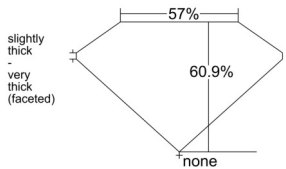

GIA®

FACSIMILE

GIA REPORT 3535952046

Verify this report at GIA.edu

GIA NATURAL DIAMOND DOSSIER®

November 10, 2025
GIA Report Number 3535952046
Shape and Cutting Style ..... Heart Brilliant
Measurements ..... 5.32 x 6.20 x 3.78 mm

GRADING RESULTS

Carat Weight ..... 0.74 carat
Color Grade ..... G
Clarity Grade VVS2

ADDITIONAL GRADING INFORMATION

Polish ..... Excellent
Symmetry ..... Excellent
Fluorescence ..... Faint
Clarity Characteristics ..... Crystal, Pinpoint, Feather
Inscription(s): GIA 3535952046

PROPORTIONS

Profile not to actual proportions

GRADING SCALES

GIA COLOR SCALE		GIA CLARITY SCALE	
COLORLESS	D	VERY VERY SLIGHTLY INCLUDED	FLAWLESS
	E		INTERNALLY FLAWLESS
	F		VVS₁
	G		VVS₂
	H		VS₁
	I		VS₂
	J		SI₁
	K		SI₂
	L		I₁
	M		I₂
NEAR COLORLESS	N	SLIGHTLY INCLUDED	I₃
	O		
	P		
	Q		
	R		
FAINT	S		
	T		
	U		
	V		
	W		
VERY LIGHT	X		
	Y		
	Z		
LIGHT