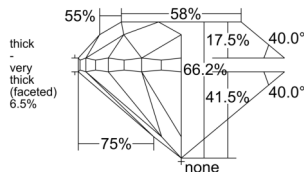

GIA®

FACSIMILE

GIA REPORT 3535956653

Verify this report at GIA.edu

GIA NATURAL DIAMOND DOSSIER®

November 14, 2025
GIA Report Number 3535956653
Shape and Cutting Style ..... Round Brilliant
Measurements ..... 5.88 - 5.93 x 3.91 mm

GRADING RESULTS

Carat Weight ..... 0.91 carat
Color Grade ..... D
Clarity Grade VS2
Cut Grade ..... Good

ADDITIONAL GRADING INFORMATION

Polish ..... Excellent
Symmetry ..... Very Good
Fluorescence ..... Medium Blue
Clarity Characteristics ..... Crystal, Indented Natural
Inspection(s): GIA 3535956653

PROPORTIONS

Profile to actual proportions