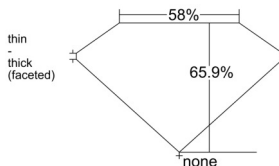

GIA®

FACSIMILE

GIA REPORT 3535967401

Verify this report at GIA.edu

GIA NATURAL DIAMOND DOSSIER®

November 11, 2025
GIA Report Number 3535967401
Shape and Cutting Style ..... Oval Brilliant
Measurements ..... 6.86 x 5.29 x 3.48 mm

GRADING RESULTS

Carat Weight ..... 0.81 carat
Color Grade ..... H
Clarity Grade SI1

ADDITIONAL GRADING INFORMATION

Polish ..... Excellent
Symmetry ..... Very Good
Fluorescence ..... Faint
Clarity Characteristics ..... Crystal, Cloud, Feather
Inscription(s): GIA 3535967401

PROPORTIONS

Profile not to actual proportions

GRADING SCALES

GIA COLOR SCALE		GIA CLARITY SCALE			
COLORLESS	D	VERY VERY SLIGHTLY INCLUDED	FLAWLESS		
	E		INTERNALLY FLAWLESS		
	F	VERY SLIGHTLY INCLUDED	VVS₁		
	G		VVS₂		
	H		VS₁		
	NEAR COLORLESS	I	SLIGHTLY INCLUDED	VS₂	
		J		SI₁	
		FAINT	K	INCLUDED	SI₂
			L		I₁
			M		I₂
VERTICALLY LIGHT	N	LIGHT	I₃		
	O				
	P				
	Q				
	R