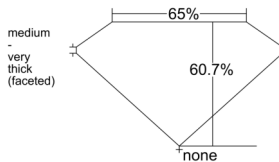

GIA®

FACSIMILE

GIA REPORT 3535969870

Verify this report at GIA.edu

GIA NATURAL DIAMOND DOSSIER®

November 11, 2025
GIA Report Number 3535969870
Shape and Cutting Style ..... Marquise Brilliant
Measurements ..... 8.04 x 3.82 x 2.32 mm

GRADING RESULTS

Carat Weight ..... 0.40 carat
Color Grade ..... H
Clarity Grade VS1

ADDITIONAL GRADING INFORMATION

Polish ..... Excellent
Symmetry ..... Good
Fluorescence ..... None
Clarity Characteristics ..... Feather
Inscription(s): GIA 3535969870

PROPORTIONS

Profile not to actual proportions

GRADING SCALES

GIA COLOR SCALE		GIA CLARITY SCALE			
COLORLESS	D	VERY VERY SLIGHTLY INCLUDED	FLAWLESS		
	E		INTERNALLY FLAWLESS		
	F	VERY SLIGHTLY INCLUDED	VS₁		
	G		VS₂		
	H		VS₁		
	NEAR COLORLESS	I	SLIGHTLY INCLUDED	VS₂	
		J		SI₁	
		FAINT	K	INCLUDED	SI₂
			L		I₁
			M		I₂
VERT LIGHT	N	LIGHT	I₃		
	O				
	P				
	Q				
	R