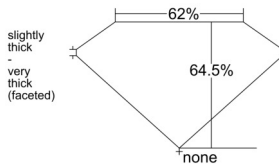

GIA®

FACSIMILE

GIA REPORT 3535970261

Verify this report at GIA.edu

GIA NATURAL DIAMOND DOSSIER®

November 11, 2025
GIA Report Number 3535970261
Shape and Cutting Style ..... Oval Brilliant
Measurements ..... 7.41 x 5.29 x 3.41 mm

GRADING RESULTS

Carat Weight ..... 0.90 carat
Color Grade ..... H
Clarity Grade VS1

ADDITIONAL GRADING INFORMATION

Polish ..... Excellent
Symmetry ..... Very Good
Fluorescence ..... Strong Blue
Clarity Characteristics ..... Crystal, Cloud, Pinpoint
Inscription(s): GIA 3535970261

PROPORTIONS

Profile not to actual proportions

GRADING SCALES

GIA COLOR SCALE		GIA CLARITY SCALE			
COLORLESS	D	VERY VERY SLIGHTLY INCLUDED	FLAWLESS		
	E		INTERNALLY FLAWLESS		
	F		VS₁		
	NEAR COLORLESS	G	VERY SLIGHTLY INCLUDED	VS₂	
		H		VS₁	
		FANT	I	SLIGHTLY INCLUDED	VS₂
			J		SI₁
	LIGHT	K	INCLUDED	SI₂	
		L		I₁	
		M		I₂	
N		INCLUDED	I₃		
O					
P					
Q					
R					
S					
T					
U					
V					
W					
X					
Y					
Z