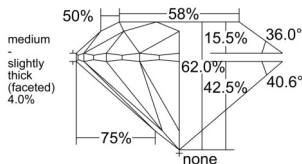

GIA®

FACSIMILE

GIA REPORT 3535993373

Verify this report at GIA.edu

GIA NATURAL DIAMOND DOSSIER®

November 13, 2025
GIA Report Number 3535993373
Shape and Cutting Style ..... Round Brilliant
Measurements ..... 5.12 - 5.14 x 3.18 mm

GRADING RESULTS

Carat Weight ..... 0.52 carat
Color Grade ..... E
Clarity Grade VS1
Cut Grade ..... Excellent

ADDITIONAL GRADING INFORMATION

Polish ..... Excellent
Symmetry ..... Excellent
Fluorescence ..... None
Clarity Characteristics ..... Feather, Cloud, Pinpoint
Inscription(s): GIA 3535993373

PROPORTIONS

Profile to actual proportions

GRADING SCALES

GIA COLOR SCALE	GIA CLARITY SCALE	GIA CUT SCALE	
D	FLAWLESS	EXCELLENT	
E	INTERNALLY FLAWLESS		
F		VVS₁	VERY GOOD
G	VVS₂		
H	VS₁	GOOD	
I	VS₂		
J	SI₁	FAIR	
K	SI₂		
L	I₁	POOR	
M			
N			
O	I₂		
P			
Q			
R	I₃		
S			
T			
U			
V			
W			
X			
Y			
Z