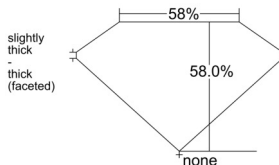

GIA®

FACSIMILE

GIA REPORT 3545020653

Verify this report at GIA.edu

GIA NATURAL DIAMOND DOSSIER®

November 18, 2025
GIA Report Number 3545020653
Shape and Cutting Style ..... Heart Brilliant
Measurements ..... 5.00 x 5.75 x 3.34 mm

GRADING RESULTS

Carat Weight ..... 0.54 carat
Color Grade ..... E
Clarity Grade VS1

ADDITIONAL GRADING INFORMATION

Polish ..... Excellent
Symmetry ..... Very Good
Fluorescence ..... Faint
Clarity Characteristics ..... Crystal, Feather
Inscription(s): GIA 3545020653

PROPORTIONS

Profile not to actual proportions

GRADING SCALES

GIA COLOR SCALE		GIA CLARITY SCALE	
COLORLESS	D	VERY VERY SLIGHTLY INCLUDED	FLAWLESS
	E		INTERNALLY FLAWLESS
	F		VS₁
	G		VS₂
	H		VS₁
	I		VS₂
	J		SI₁
	K		SI₂
	L		I₁
	M		I₂
NEAR COLORLESS	N	SLIGHTLY INCLUDED	I₃
	O		
	P		
	Q		
FAINT	R	INCLUDED	
	S		
	T		
	U		
VERT LIGHT	V		
	W		
	X		
	Y		
LIGHT	Z