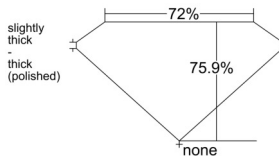

GIA®

FACSIMILE

GIA REPORT 3545034370

Verify this report at GIA.edu

GIA NATURAL DIAMOND DOSSIER®

November 18, 2025
GIA Report Number 3545034370
Shape and Cutting Style ..... Square Modified Brilliant
Measurements ..... 4.29 x 4.26 x 3.23 mm

GRADING RESULTS

Carat Weight ..... 0.50 carat
Color Grade ..... H
Clarity Grade VS2

ADDITIONAL GRADING INFORMATION

Polish ..... Very Good
Symmetry ..... Very Good
Fluorescence ..... Faint
Clarity Characteristics ..... Cloud, Crystal, Feather
Inscription(s): GIA 3545034370

PROPORTIONS

Profile not to actual proportions

GRADING SCALES

GIA COLOR SCALE		GIA CLARITY SCALE			
COLORLESS	D	VERY VERY SLIGHTLY INCLUDED	FLAWLESS		
	E		INTERNALLY FLAWLESS		
	F	VERY SLIGHTLY INCLUDED	VVS₁		
	G		VVS₂		
	H		VS₁		
	NEAR COLORLESS	I	SLIGHTLY INCLUDED	VS₂	
		J		SI₁	
		FAINT	K	INCLUDED	SI₂
			L		I₁
			M		I₂
VERT LIGHT	N	LIGHT	I₃		
	O				
	P				
	Q				
	R