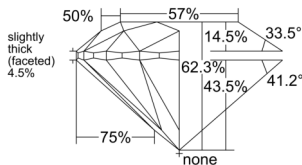

GIA®

FACSIMILE

GIA REPORT 3545036181

Verify this report at GIA.edu

GIA NATURAL DIAMOND DOSSIER®

November 17, 2025
GIA Report Number 3545036181
Shape and Cutting Style ..... Round Brilliant
Measurements ..... 5.13 - 5.16 x 3.21 mm

GRADING RESULTS

Carat Weight ..... 0.52 carat
Color Grade ..... F
Clarity Grade VVS2
Cut Grade ..... Excellent

ADDITIONAL GRADING INFORMATION

Polish ..... Excellent
Symmetry ..... Excellent
Fluorescence ..... None
Clarity Characteristics..... Pinpoint, Cloud, Indented Natural
Inspection(s): GIA 3545036181

PROPORTIONS

Profile to actual proportions