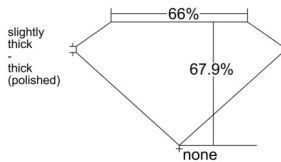

GIA®

FACSIMILE

GIA REPORT 3545077178

Verify this report at GIA.edu

GIA NATURAL DIAMOND DOSSIER®

November 24, 2025
GIA Report Number 3545077178
Shape and Cutting Style ..... **Cut-Cornered Rectangular Modified Brilliant**
Measurements ..... 5.09 x 4.05 x 2.75 mm

GRADING RESULTS

Carat Weight ..... 0.51 carat
Color Grade ..... D
Clarity Grade S11

ADDITIONAL GRADING INFORMATION

Polish ..... Excellent
Symmetry ..... Excellent
Fluorescence ..... Faint
Clarity Characteristics ..... Cloud, Crystal, Feather
Inscription(s): GIA 3545077178

PROPORTIONS

Profile not to actual proportions

GRADING SCALES

GIA COLOR SCALE		GIA CLARITY SCALE			
COLORLESS	D	VERY VERY SLIGHTLY INCLUDED	FLAWLESS		
	E		INTERNALLY FLAWLESS		
	F	VERY SLIGHTLY INCLUDED	VVS₁		
	G		VVS₂		
	H		VS₁		
	NEAR COLORLESS	I	SLIGHTLY INCLUDED	VS₂	
		J		S1₁	
		FAINT	K	INCLUDED	S1₂
			L		I₁
			M		I₂
VERTICALLY LIGHT	N	LIGHT	I₃		
	O				
	P				
	Q				
	R				
	S				
	T				
LIGHT	U				
	V				
	W				
	X				
Y					
Z