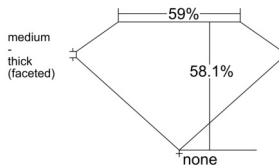

GIA®

FACSIMILE

GIA REPORT 3545115469

Verify this report at GIA.edu

GIA NATURAL DIAMOND DOSSIER®

November 28, 2025
GIA Report Number 3545115469
Shape and Cutting Style ..... Oval Brilliant
Measurements ..... 7.79 x 5.26 x 3.06 mm

GRADING RESULTS

Carat Weight ..... 0.80 carat
Color Grade I
Clarity Grade VS1

ADDITIONAL GRADING INFORMATION

Polish ..... Excellent
Symmetry ..... Very Good
Fluorescence ..... None
Clarity Characteristics ..... Crystal, Cloud
Inscription(s): GIA 3545115469

PROPORTIONS

Profile not to actual proportions

GRADING SCALES

GIA COLOR SCALE		GIA CLARITY SCALE			
COLORLESS	D	VERY VERY SLIGHTLY INCLUDED	FLAWLESS		
	E		INTERNALLY FLAWLESS		
	F	VERY SLIGHTLY INCLUDED	VS₁		
	G		VS₂		
	H		VS₁		
	NEAR COLORLESS	I	SLIGHTLY INCLUDED	VS₂	
		J		SI₁	
		FAINT	K	INCLUDED	SI₂
			L		I₁
			M		I₂
VERT LIGHT	N	INCLUDED	I₃		
	O				
	P				
	Q				
	R				
	S				
	T				
LIGHT	U				
	V				
	W				
	X				
Y					
Z