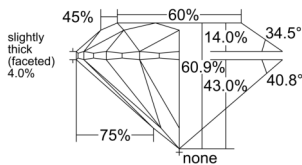

GIA®

FACSIMILE

GIA REPORT 3545118258

Verify this report at GIA.edu

GIA NATURAL DIAMOND DOSSIER®

December 02, 2025
GIA Report Number 3545118258
Shape and Cutting Style ..... Round Brilliant
Measurements ..... 5.07 - 5.11 x 3.10 mm

GRADING RESULTS

Carat Weight ..... 0.50 carat
Color Grade ..... D
Clarity Grade S11
Cut Grade ..... Excellent

ADDITIONAL GRADING INFORMATION

Polish ..... Excellent
Symmetry ..... Very Good
Fluorescence ..... None
Clarity Characteristics ..... Crystal, Cloud
Inscription(s): GIA 3545118258

PROPORTIONS

Profile to actual proportions