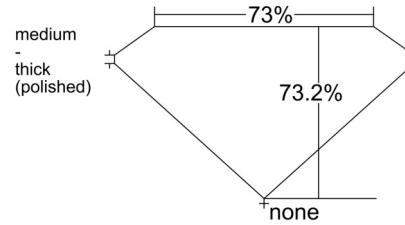

GIA NATURAL DIAMOND GRADING REPORT

December 03, 2025

GIA Report Number 3545120472

Shape and Cutting Style Square Modified Brilliant

Measurements 5.50 x 5.48 x 4.01 mm

GRADING RESULTS

Carat Weight 1.02 carat

Color Grade K

Clarity Grade SI2

ADDITIONAL GRADING INFORMATION

Polish Excellent

Symmetry Excellent

Fluorescence None

Inscription(s): GIA 3545120472

Comments: Additional clouds are not shown. Pinpoints are not shown.

PROPORTIONS

Profile not to actual proportions

CLARITY CHARACTERISTICS

KEY TO SYMBOLS*

- Feather
- Crystal
- Cloud
- Needle
- Natural

* Red symbols denote internal characteristics (inclusions). Green or black symbols denote external characteristics (blemishes). Diagram is an approximate representation of the diamond, and symbols shown indicate type, position, and approximate size of clarity characteristics. All clarity characteristics may not be shown. Details of finish are not shown.