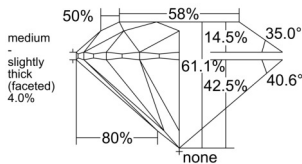

GIA®

FACSIMILE

GIA REPORT 3545129310

Verify this report at GIA.edu

GIA NATURAL DIAMOND DOSSIER®

December 01, 2025
GIA Report Number 3545129310
Shape and Cutting Style ..... Round Brilliant
Measurements ..... 4.30 - 4.32 x 2.64 mm

GRADING RESULTS

Carat Weight ..... 0.30 carat
Color Grade ..... H
Clarity Grade VS2
Cut Grade ..... Excellent

ADDITIONAL GRADING INFORMATION

Polish ..... Excellent
Symmetry ..... Excellent
Fluorescence ..... None
Clarity Characteristics ..... Cloud, Crystal, Needle
Inscription(s): GIA 3545129310

PROPORTIONS

Profile to actual proportions

GRADING SCALES

GIA COLOR SCALE	GIA CLARITY SCALE	GIA CUT SCALE	
D	FLAWLESS	EXCELLENT	
E	INTERNALLY FLAWLESS		
F		VVS₁	VERY GOOD
G	VVS₂		
H	VS₁	GOOD	
I	VS₂		
J	SI₁	FAIR	
K	SI₂		
L	I₁	POOR	
M	I₂		
N	I₃		
O			
P			
Q			
R			
S			
T			
U			
V			
W			
X			
Y			
Z