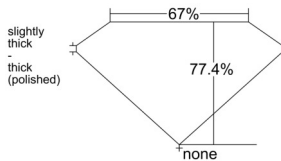

GIA®

FACSIMILE

GIA REPORT 3545132137

Verify this report at GIA.edu

GIA NATURAL DIAMOND DOSSIER®

December 03, 2025
GIA Report Number 3545132137
Shape and Cutting Style ..... **Square Modified Brilliant**
Measurements ..... 4.26 x 4.13 x 3.20 mm

GRADING RESULTS

Carat Weight ..... 0.49 carat
Color Grade ..... G
Clarity Grade SI2

ADDITIONAL GRADING INFORMATION

Polish ..... Excellent
Symmetry ..... Excellent
Fluorescence ..... None
Clarity Characteristics ..... Cloud, Feather
Inscription(s): GIA 3545132137

PROPORTIONS

Profile not to actual proportions

GRADING SCALES

GIA COLOR SCALE		GIA CLARITY SCALE			
COLORLESS	D	VERY VERY SLIGHTLY INCLUDED	FLAWLESS		
	E		INTERNALLY FLAWLESS		
	F		VVS₁		
	NEAR COLORLESS	G	VERY SLIGHTLY INCLUDED	VVS₂	
		H		VS₁	
		FANT	I	SLIGHTLY INCLUDED	VS₂
			J		SI₁
	LIGHT	K	INCLUDED	SI₂	
		L		I₁	
		M	NOT LISTED	I₂	
N		I₃			
O					
P					
Q					
R					
S					
T					
U					
V					
W					
X					
Y					
Z