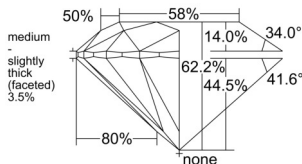

GIA®

FACSIMILE

GIA REPORT 3545136389

Verify this report at GIA.edu

GIA NATURAL DIAMOND DOSSIER®

December 02, 2025
GIA Report Number 3545136389
Shape and Cutting Style ..... Round Brilliant
Measurements ..... 6.19 - 6.21 x 3.86 mm

GRADING RESULTS

Carat Weight ..... 0.91 carat
Color Grade ..... E
Clarity Grade VVS1
Cut Grade ..... Excellent

ADDITIONAL GRADING INFORMATION

Polish ..... Excellent
Symmetry ..... Excellent
Fluorescence ..... Faint
Clarity Characteristics ..... Pinpoint, Feather
Inscription(s): GIA 3545136389

PROPORTIONS

Profile to actual proportions